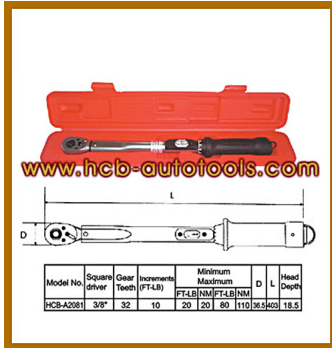

MULTIPLE WINDOW SCALE DIGITAL ADJUSTABLE TORQUE WRENCHES WITH LIGHT(3/8" Dr.)