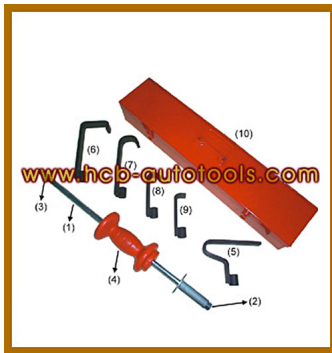

H.C.B-A3006 EXTRA LARGE BODY SHEET SLIDE HAMMER SET

*The every attachment is made of steel plate and designed against the different angle & position available. *N.W.:8.2KGS

Rating: Not Rated Yet

Price:

Sales price:

Discount:

[Ask a question about this product](#)

Manufacturer: [HCB Specialty Tools](#)

Description

Product Description :

EXTRA LARGE BODY SHEET SLIDE HAMMER SET

?Product Info?

Model/Item No. :

H.C.B-A3006

Country of Origin :

Taiwan

Brand :

H.C.B

Product Specifications /Features :

*The every attachment is made of steel plate and designed against the different angle & position available.

*N.W.:8.2KGS