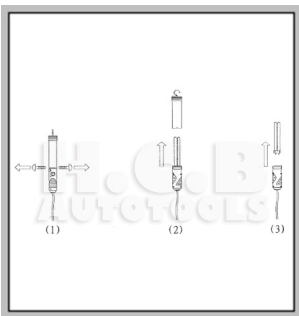

Description